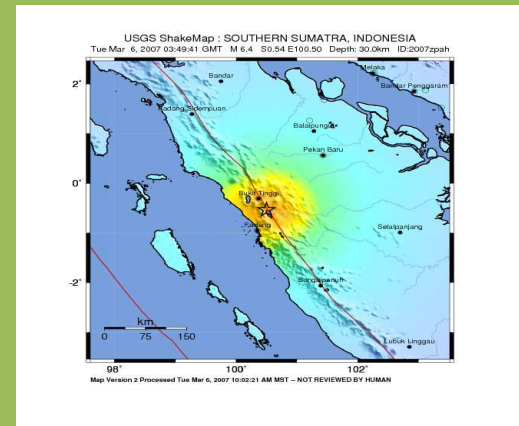

# West Sumatera Earthquake Donation

**A strong earthquake shakes the ground of the West Sumatera on Wednesday (9/30/2009) about 5.16 PM (West Indonesia Time Zone with the strong magnitude of 7.6 Richter scale centered on the 0.84 south latitude and 99.65 east longitude.**

The earthquake caused severe damage which made the government imposed the emergency warning for the next two months. Up to now (Oct. 3), 1100 people were died and 2.818 people were seriously injured. This number will probably increase, since some areas including houses, hotels, and other public services are not touched yet because of bad weather.